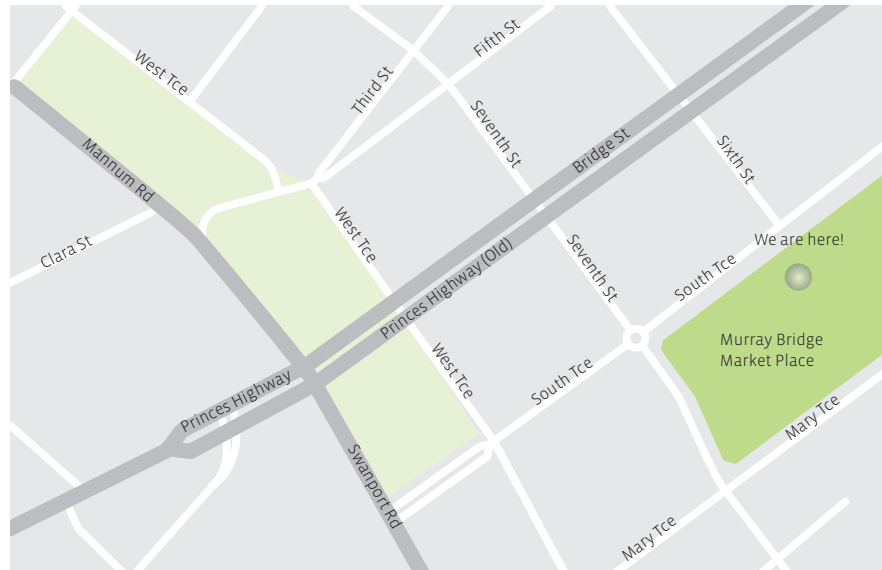

Where to find us

Murray Bridge Marketplace

Contact us

Murray Bridge Marketplace
South Terrace, Murray Bridge
South Australia 5253
Telephone: (08) 8532 4252
Email: mbo@mboptometry.com

Hours:

Monday	9:00 am - 5:30 pm
Tuesday	9:00 am - 5:30 pm
Wednesday	9:00 am - 5:30 pm
Thursday	9:00 am - 8:30 pm
Friday	9:00 am - 5:30 pm
Saturday	9:00 am - 5:00 pm
Sunday	Closed